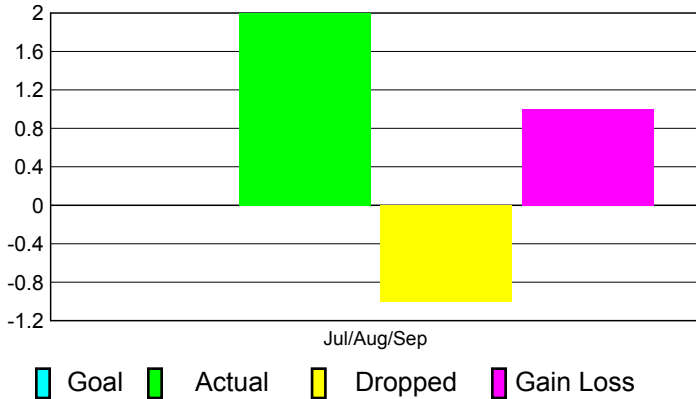

2011-2012 GMT Reports for District (or Undistricted) **District 323 G2**

GMT: **KAMLESH JAIN**

Location: **INDIA**

GMT CA: **6**

CLUBS

Club Results
2011-2012

Clubs
2010-2011

Month	New Club Goal	Actual New Clubs	Actual Dropped Clubs	Gain/Loss of Clubs	Gain/Loss of Clubs
Jul/Aug/Sep		2	-1	1	4
Totals		2	-1	1	4

Club Results 2011-2012

Goal, New, Dropped, Gain/Loss

Comparison of Club Gain/Loss

Current Year Compared to the Previous Year

YTD Status Quo Clubs 2011-2012

Status Quo Clubs Compared to Status Quo Members

MEMBERSHIP