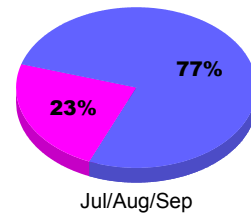

Membership Results
2011-2012

Membership
2010-2011

Month	Net Memb Goal	Actual New Memb	Actual Dropped Memb	Gain/Loss of Memb	Gain/Loss of Memb
Jul/Aug/Sep		105	-85	20	74
Totals		105	-85	20	74

Membership Results 2011-2012

Goal, New, Dropped, Gain/Loss

Comparison of Membership Gain/Loss

Current Year Compared to the Previous Year

Gender Comparison 2011-2012

Male Female