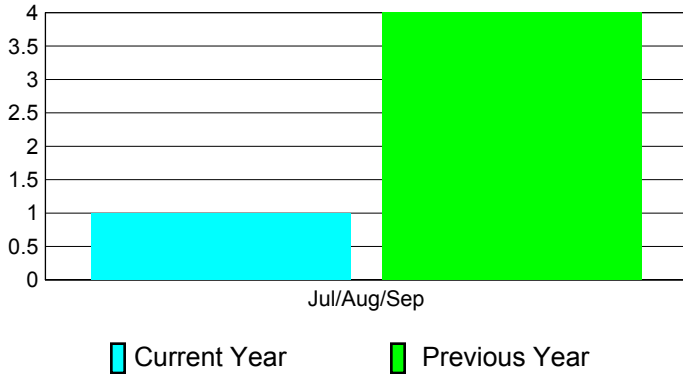

2011-2012 GMT Reports for District (or Undistricted) **District 323 G2**

GMT: **KAMLESH JAIN**

Location: **INDIA**

GMT CA: **6**

CLUBS

Club Results
2011-2012

Clubs
2010-2011

Month	New Club Goal	Actual New Clubs	Actual Dropped Clubs	Gain/Loss of Clubs	Gain/Loss of Clubs
Jul/Aug/Sep		2	-1	1	4
Totals		2	-1	1	4

Club Results 2011-2012

Goal, New, Dropped, Gain/Loss

Comparison of Club Gain/Loss

Current Year Compared to the Previous Year

YTD Status Quo Clubs 2011-2012

Status Quo Clubs Compared to Status Quo Members

MEMBERSHIP