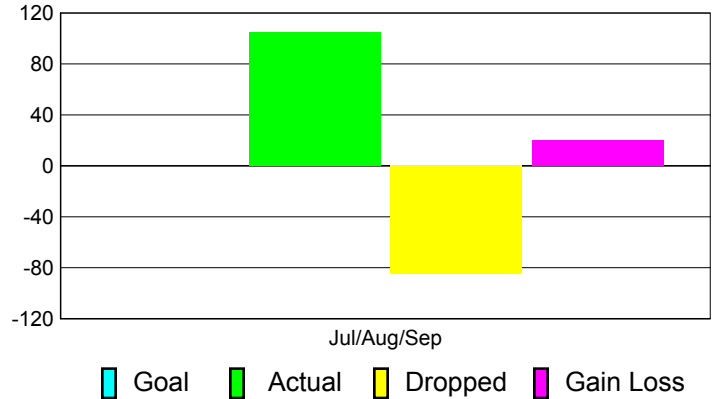

Membership Results 2011-2012

Goal, New, Dropped, Gain/Loss