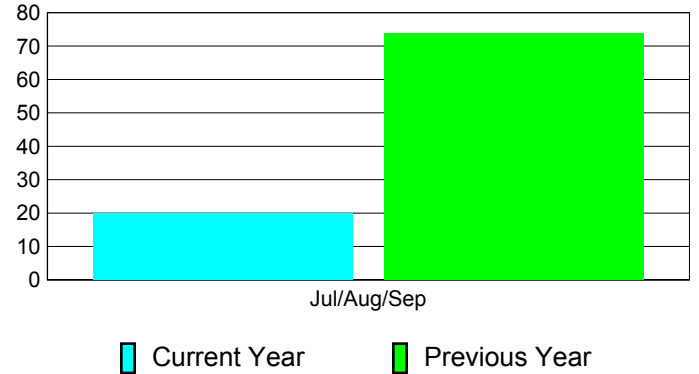

Comparison of Membership Gain/Loss

Current Year Compared to the Previous Year